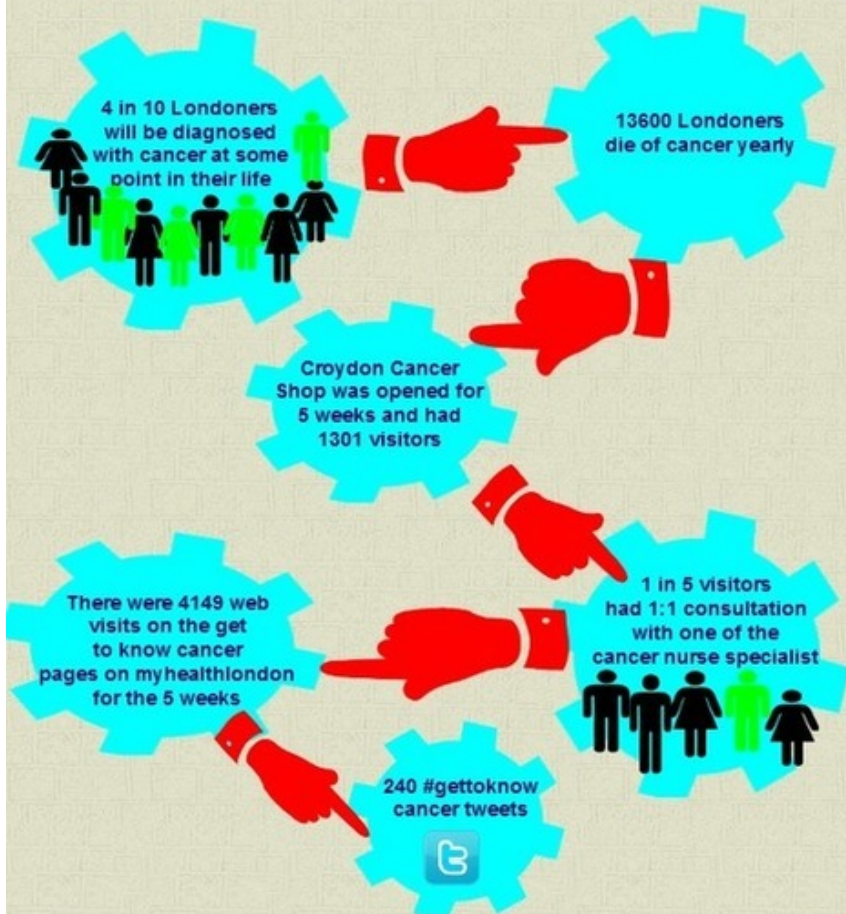

DOWNLOAD

[\[girls-blue\] G278](#)

Key cancer statistics

Get to know cancer on myhealthlondon offers Londoners

Information about early diagnosis of cancer and resources available on NHS

An interactive super map on services available to Londoners on healthy living services around the capital

Get Involved:

You Tube

www.myhealth.london.nhs.uk/get-to-know-cancer

[\[girls-blue\] G278](#)

Girlsblue G278 . Post le: Jeu 13 Juil - 06:13 (2017) Sujet du message: Girlsblue G278, Rpondre en citant. [girls-blue] G278 > shurll.com/6wxqy. Spoiler.